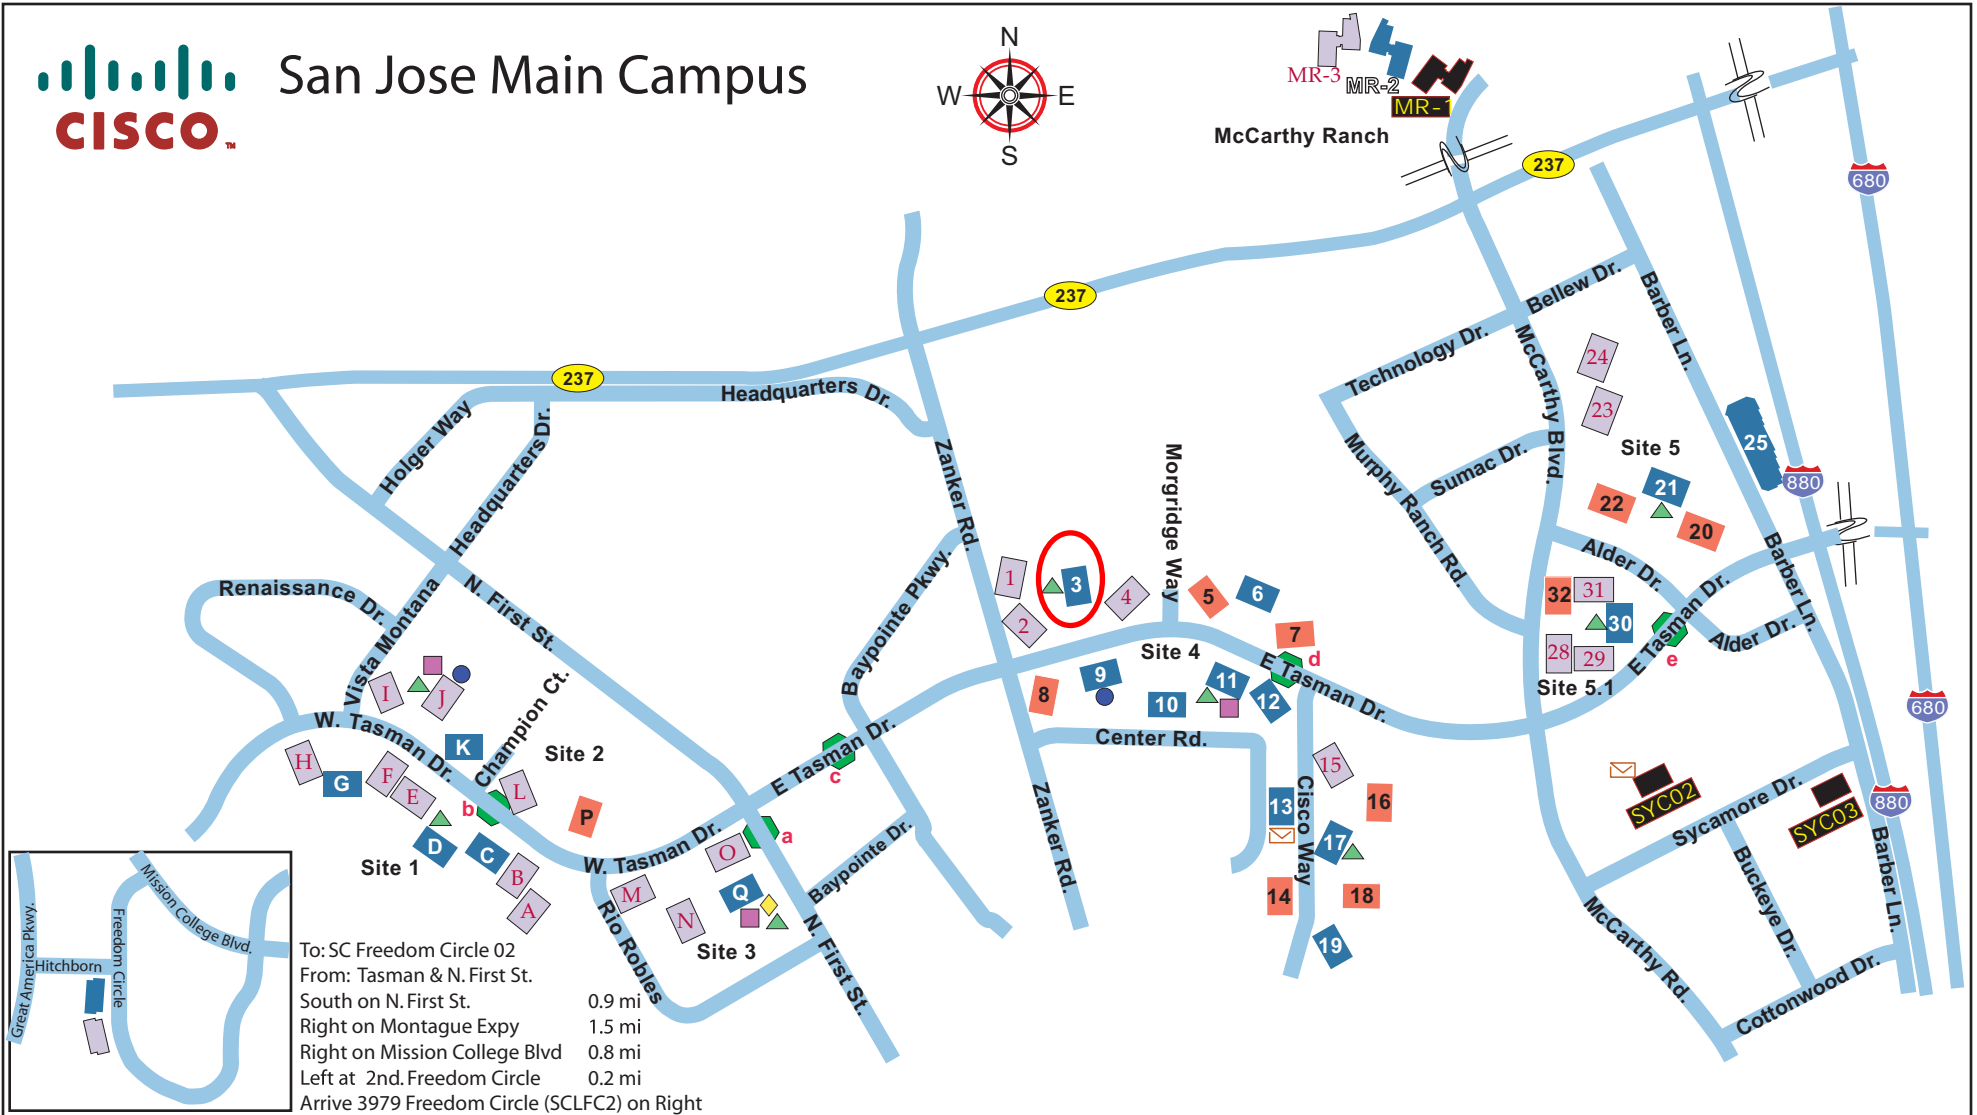

San Jose Main Campus

To: SC Freedom Circle 02
 From: Tasman & N. First St.
 South on N. First St. 0.9 mi
 Right on Montague Expy 1.5 mi
 Right on Mission College Blvd 0.8 mi
 Left at 2nd. Freedom Circle 0.2 mi
 Arrive 3979 Freedom Circle (SCLFC2) on Right

Legend

- Lobby Ambassador Building
- Virtual Assistant
- Self-Service Lobby
- Badge Access Only
- Cafeterias
- Cisco Stores
- Conference Center
- LifeConnection Health & Fitness Center
- Mail Distribution Center
- Light Rail Stations
- a** Tasman Station **d** Cisco Way Station
- b** Champion Station **e** 680 / Milpitas Station
- c** Baypointe Station

Site 1

- A** - 110 West Tasman Dr.
- B** - 130 West Tasman Dr.
- C** - 150 West Tasman Dr.
- D** - 170 West Tasman Dr.
- E** - 190 West Tasman Dr.
- F** - 210 West Tasman Dr.
- G** - 230 West Tasman Dr.
- H** - 250 West Tasman Dr.
- I** - 285 West Tasman Dr.
- J** - 255 West Tasman Dr.
- K** - 225 West Tasman Dr.

Site 2

- L** - 175 West Tasman Dr.
- M** - 80 West Tasman Dr.
- N** - 125 Rio Robles
- O** - 10 West Tasman Dr.
- P** - 125 West Tasman Dr.
- Q** - 3571 N. First St.

Site 3

- R** - 175 West Tasman Dr.
- S** - 125 Rio Robles
- T** - 10 West Tasman Dr.
- U** - 3571 N. First St.